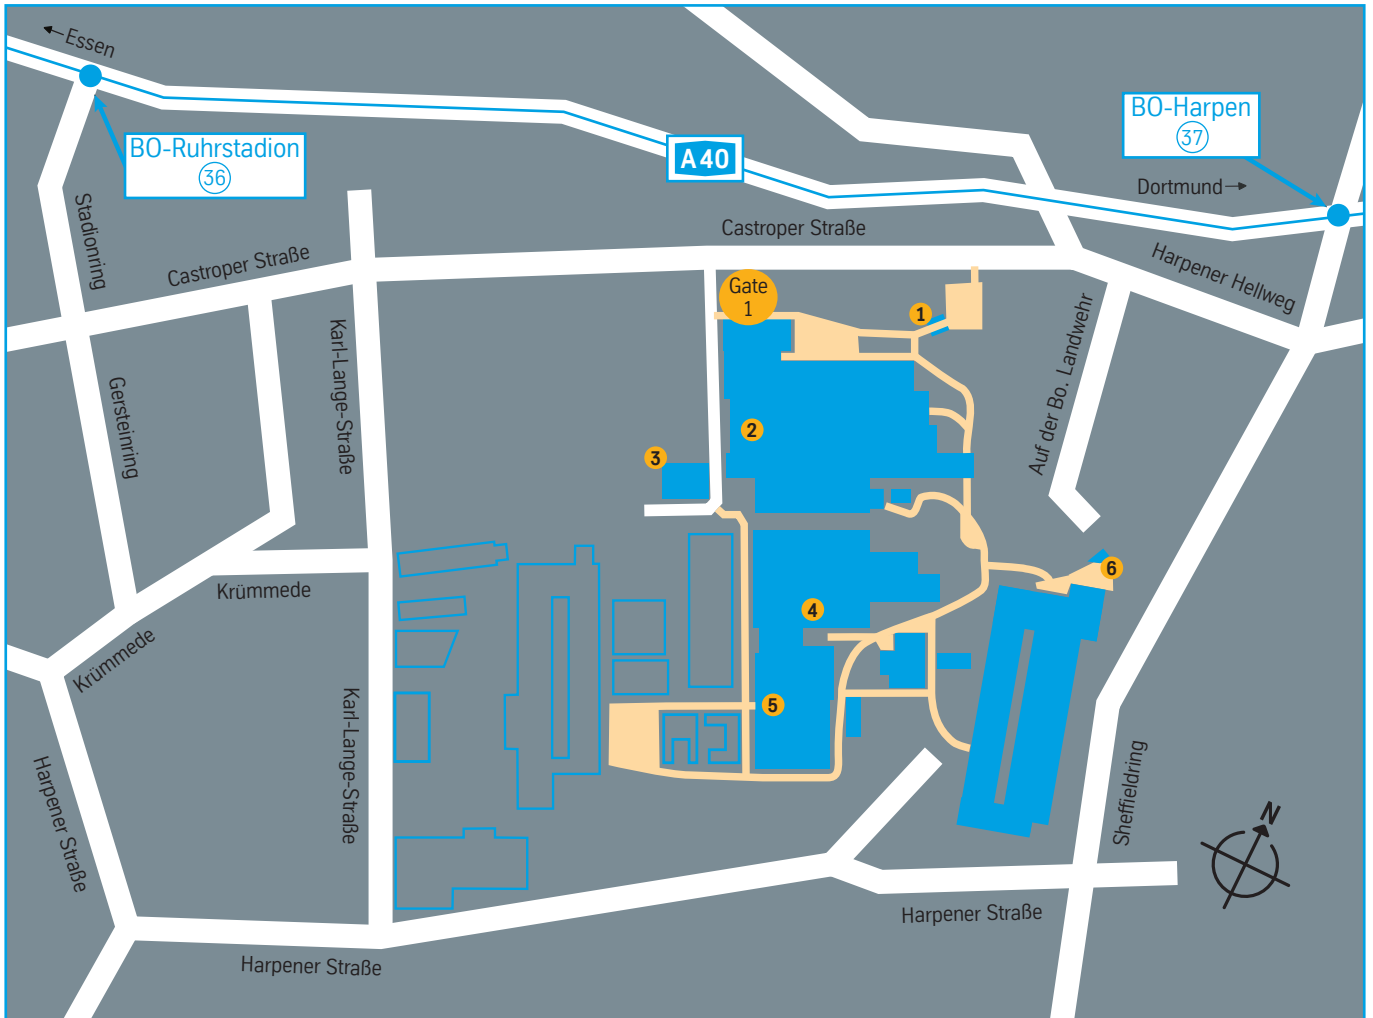

thyssenkrupp

Steel

Bochum location Bochum NO* plant

2

- 1 Truck access
- 2 Pickling line/Cold strip mill
- 3 Administration
- 4 Finishing line
- 5 Loading
- 6 Batch-type annealing unit/Coating lines

*non grain oriented electrical steel