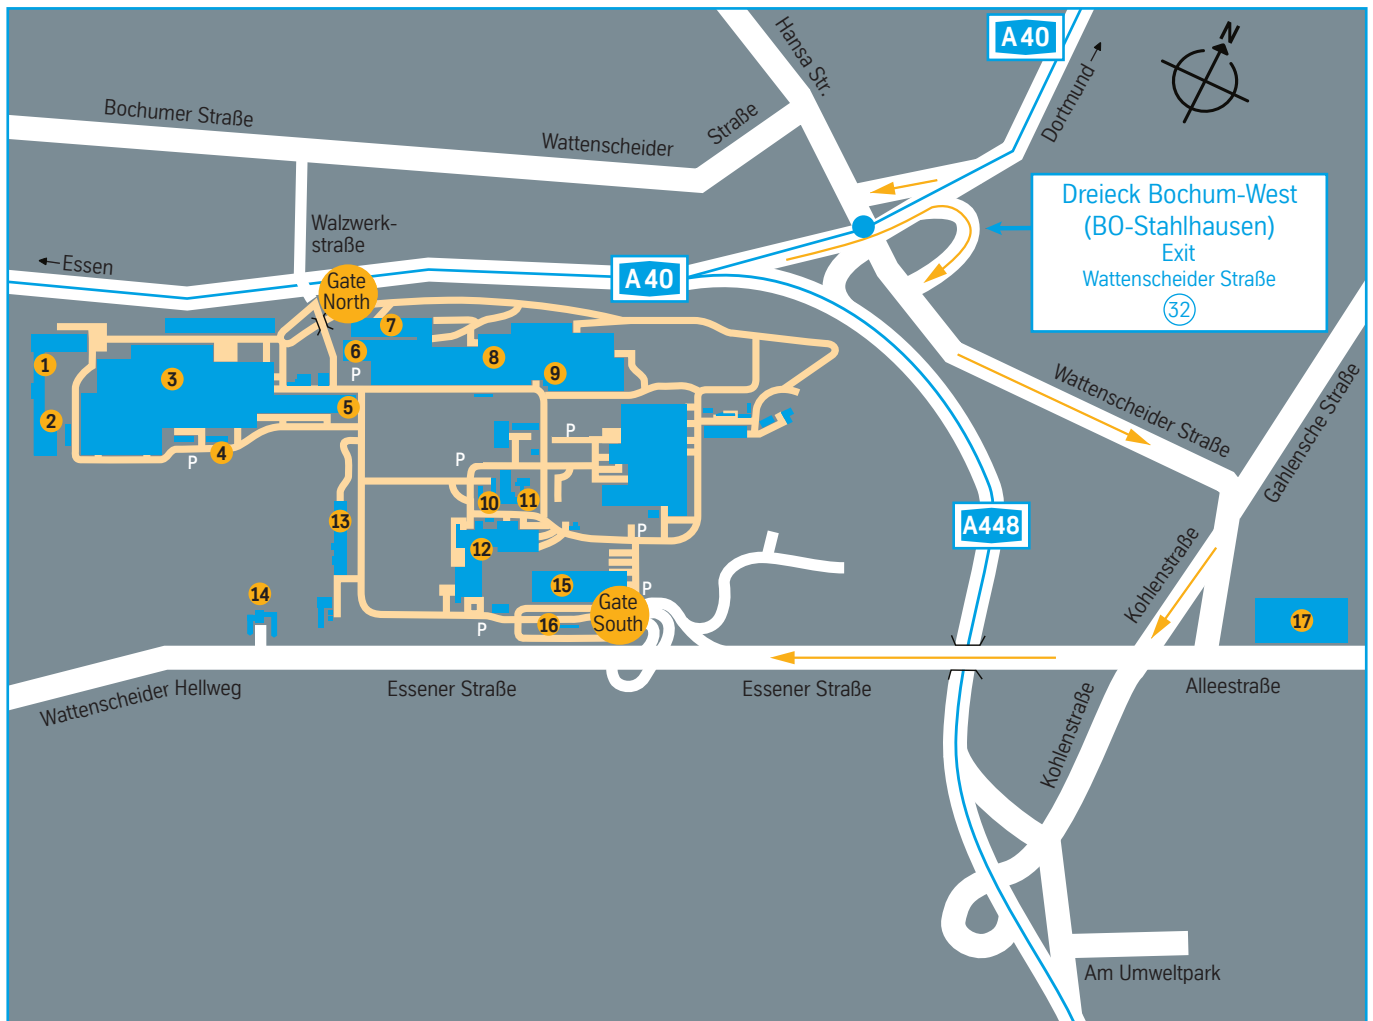

## Bochum location

# Bochum location Bochum plant

1

Entrance for visitors: Gate South (Süd) on Essener Straße

Entrance VisitorCenter (BesucherCentrum) 14: Essener Straße 244

- 1 Hot dip coating line
- 2 Hot dip coating office building
- 3 Cold strip mill/Electrolytic coating
- 4 Cold strip mill/Electrolytic office building
- 5 Push pickler
- 6 Hot strip recoiling line
- 7 Hot strip cut-to-length line
- 8 Hot strip mill
- 9 Hot strip mill office building
- 10 Höntrop Mitte administration building
- 11 Plant security office

# Bochum location Bochum NO\* plant

2

- 1 Truck access
- 2 Pickling line/Cold strip mill
- 3 Administration
- 4 Finishing line
- 5 Loading
- 6 Batch-type annealing unit/Coating lines

\*non grain oriented electrical steel